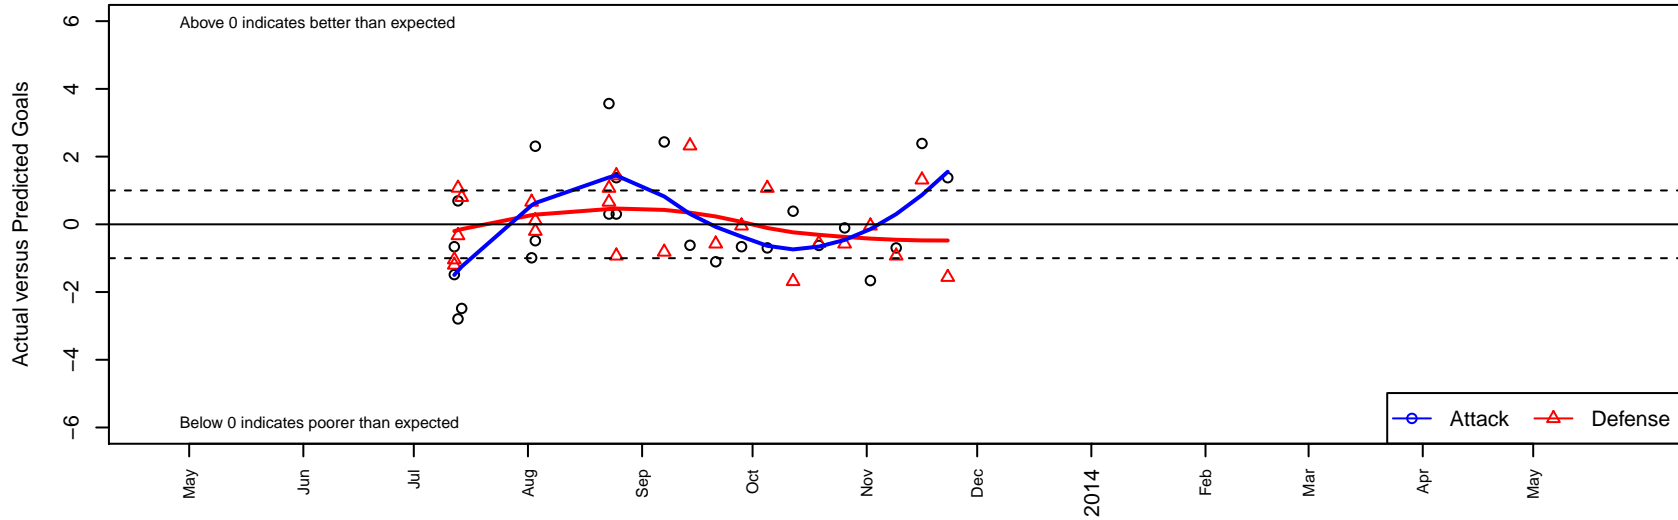

MIFC Fusion G02

Mercer Island FC
 Mercer Island, WA
 G02 total strength=102
 attack=0.15 defense=0.05
 fall league = NPSL G11D2
 notes= Addison 2013
 alt names used:
 MERCER ISLAND FC, EYSA MIFC FUSION (V
 MIFC Fusion '02
 MIFC Fusion – Addison
 MISC Fusion

Venues played:
 Kent Cornucopia Cup GU11 Silver U11
 Blast Off GU11 C
 Sky River GU11
 NPSL G11D2

MIFC Fusion G02
 Dots are actual minus expected GF (blue circles) and GA (red triangles).
 Blue line is smoothed change in attack strength. Red is smoothed change in defense strength.